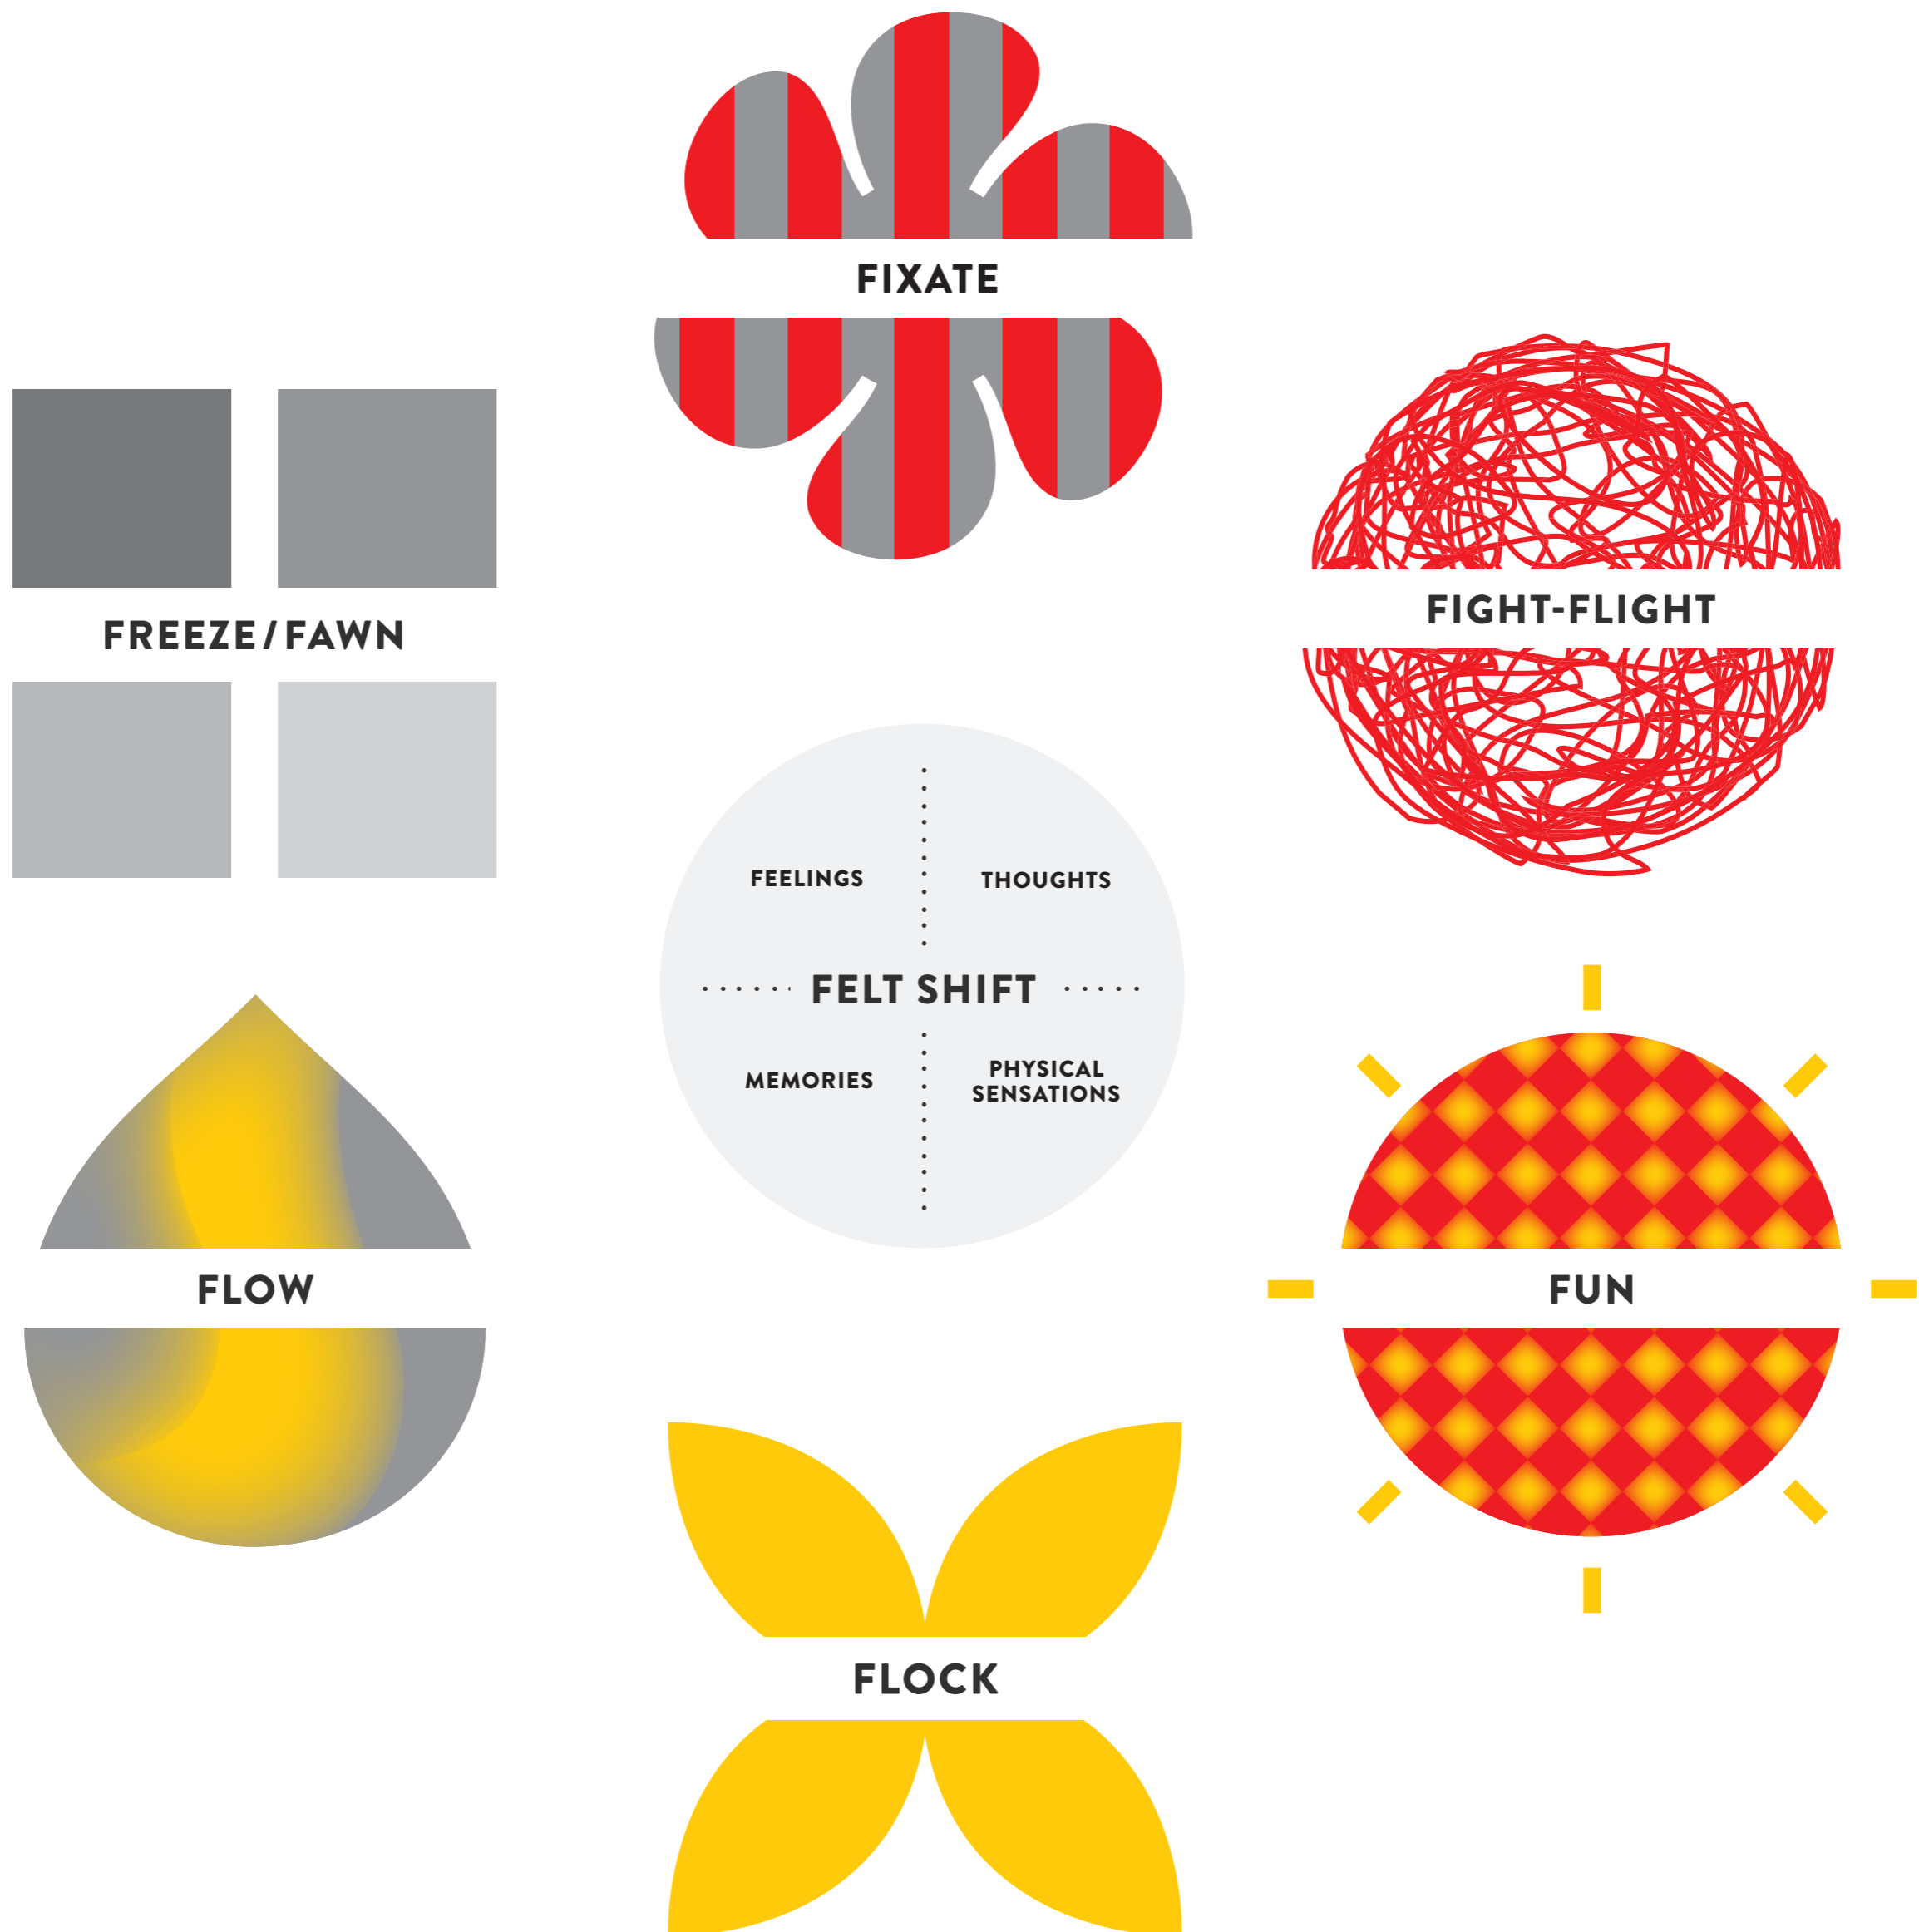

# FELT SENSE / POLYVAGAL MODEL OF TREATING ADDICTION

---

## THE 6 F'S CLIENT VERSION

\*Focusing Oriented Therapy

Copyright © 2019 by Jan Winhall MSW, RSW, FOT. Focusing on Borden

# FELT SENSE / POLYVAGAL MODEL OF TREATING ADDICTION